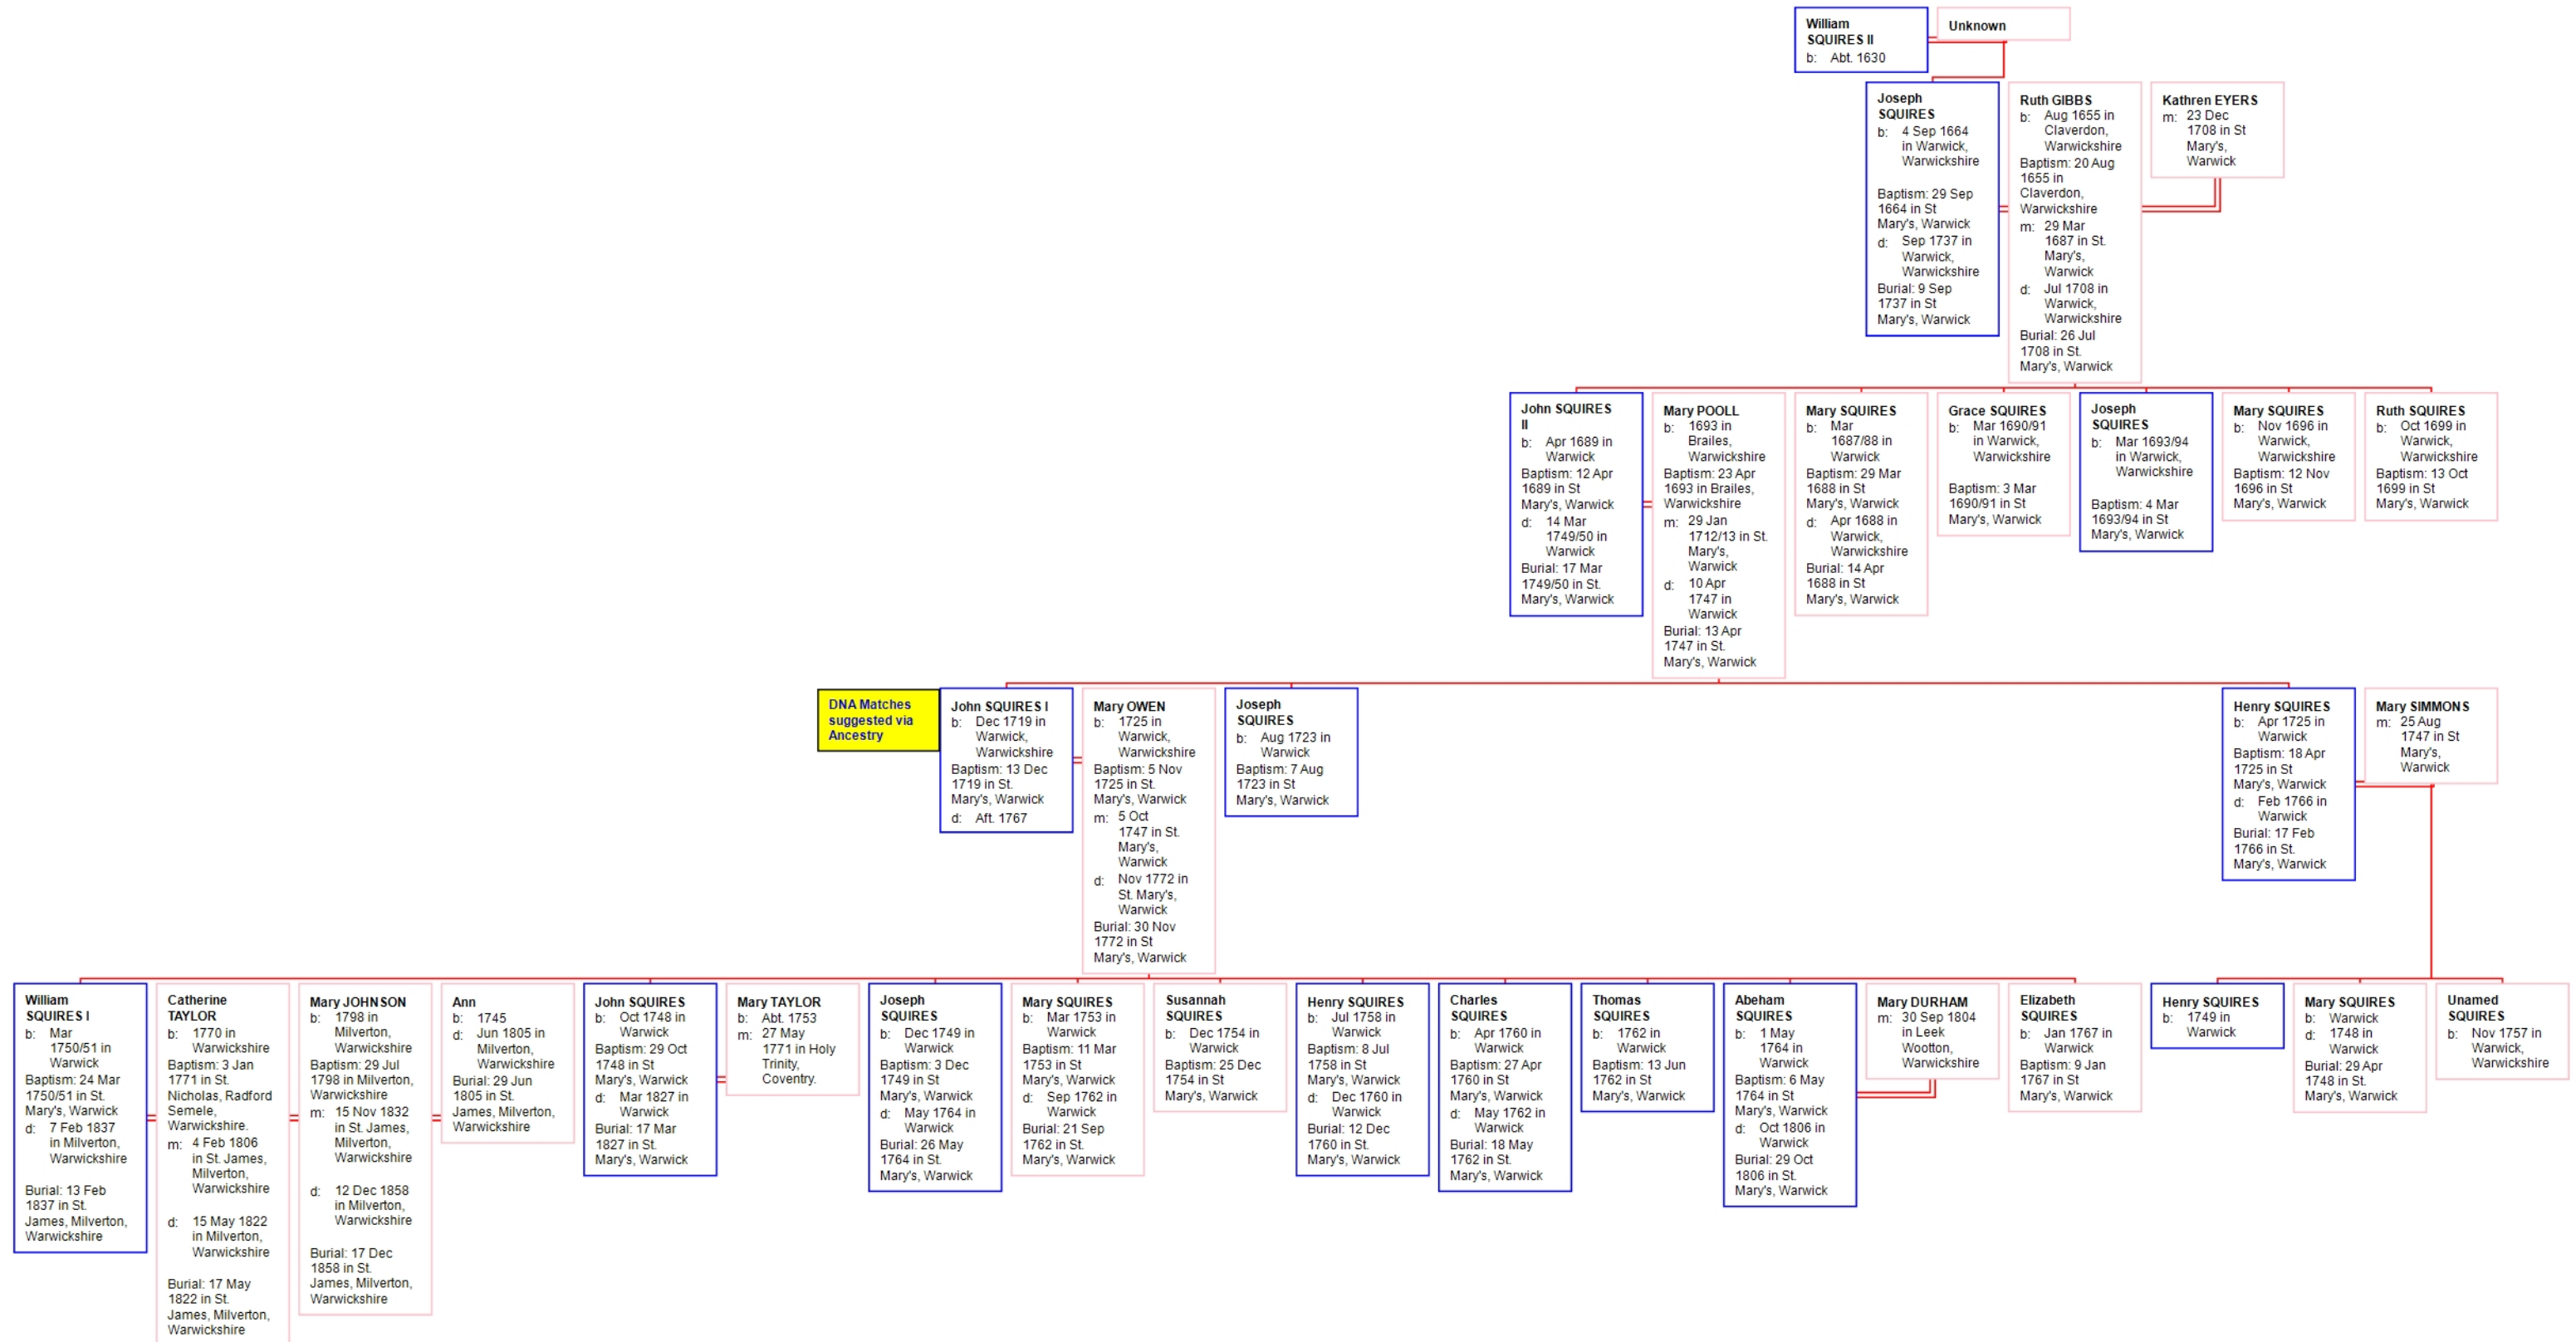

William SQUIRES II - Descendant Tree from William SQUIRES II to William SQUIRES I

DNA Matches suggested via Ancestry