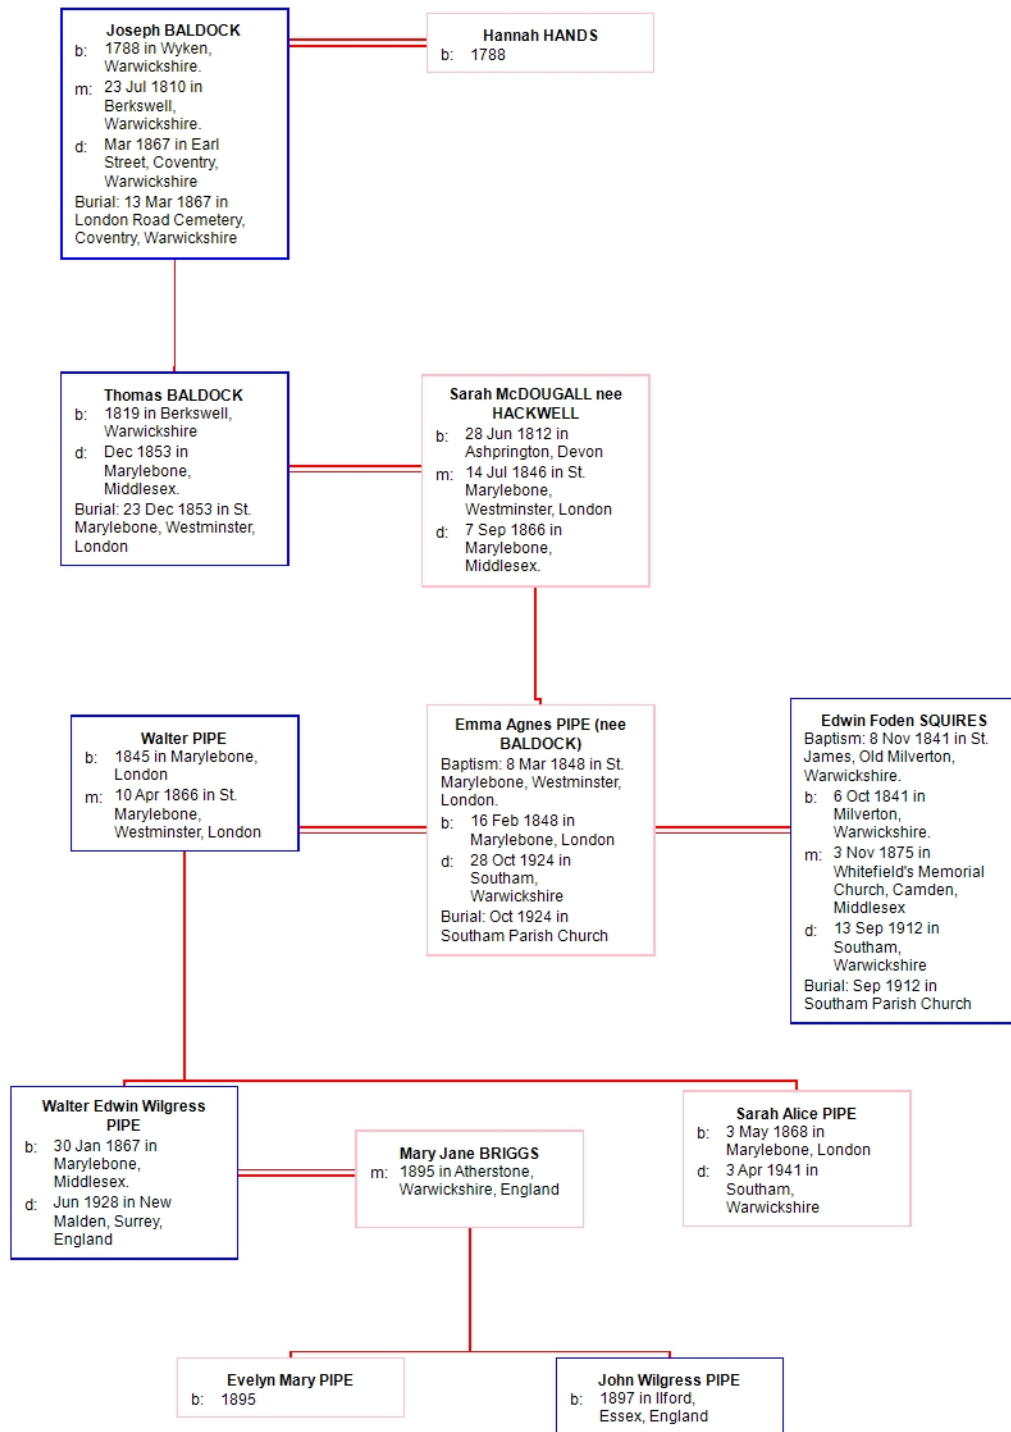

BALDOCK (2) Ancestral Tree - including HANDS-McDOUGALL-HACKWELL-PIPE-BRIGGS

Although not a bloodline ancestor Emma PIPE nee BALDOCK descends from a BALDOCK line found around the Coventry area. It is quite possible that they are related to our BALDOCK (1) line especially as Edwin's mother was a BALDOCK. The connection has yet to be discovered.